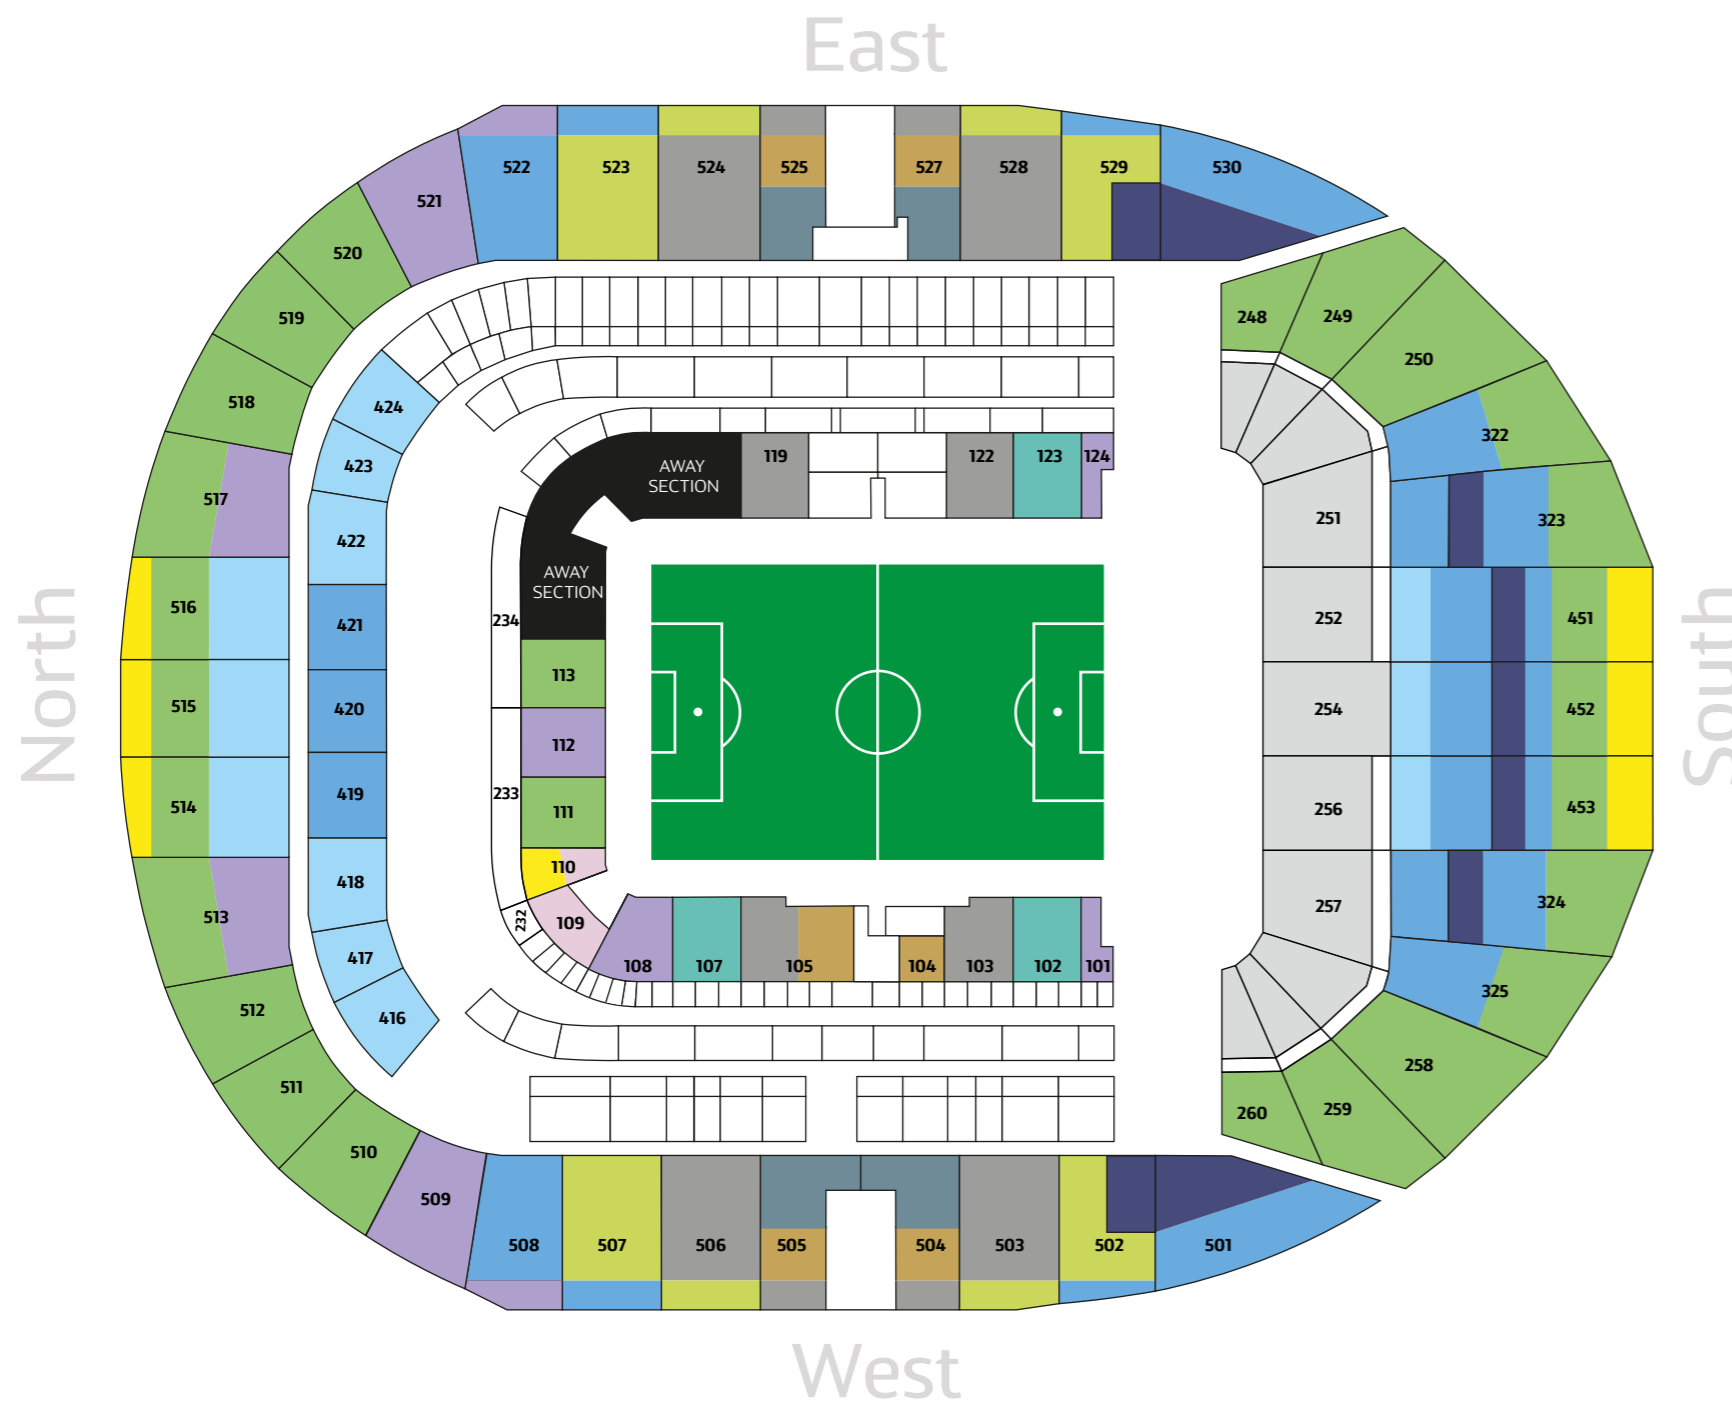

Tottenham Hotspur Stadium | 2023 / 2024 Match Ticket Prices

Category C

AFC Bournemouth, Burnley, Luton Town, Sheffield United

	Adult	Senior	Young Adult	Junior
109, 110	£37	£18.50	£28	£18.50
110, 451 - 453, 514 - 516	£43	£21.50	£32.50	£21.50
111, 113, 248 - 250, 258 - 260, 322 - 325 451 - 453, 510-520	£47	£23.50	£35.50	£23.50*
248 - 252, 254-260	£50	£25	£37.50	n/a
101, 108, 112, 124, 508, 509, 513, 517, 521, 522	£50	£25	£37.50	£25
252, 254, 256, 416 - 418, 422 - 424, 514 - 516	£54	£27	£40.50	£27
251, 252, 254, 256, 257, 322 - 325, 419 - 421, 451 - 453, 501, 502, 507, 508, 522, 523, 529, 530	£59	n/a	n/a	n/a
102, 107, 123	£61	n/a	n/a	n/a
502, 503, 506, 507, 523, 524, 528, 529	£65	n/a	n/a	n/a
103, 105, 119, 122, 503 - 506, 524, 525, 527, 528	£80	n/a	n/a	n/a
104, 105, 504, 505, 525, 527	£80	n/a	n/a	n/a
504, 505, 525, 527	<i>No Match Ticket Availability</i>			
323, 324, 451, 453, 501, 502, 529, 530	<i>No Match Ticket Availability</i>			

Approved Safe Standing Areas

Blocks 248-260 Rows 1-29 and Blocks 323, 324, 451, 452 and 453 rows 71-82.

*Please note that Junior concessions are not available in the Safe Standing area in our single-tier South Stand as this area is not deemed suitable for children.

Family Area

The following blocks make up our Family Area: 109, 110, 416, 417, 510, 511, 512