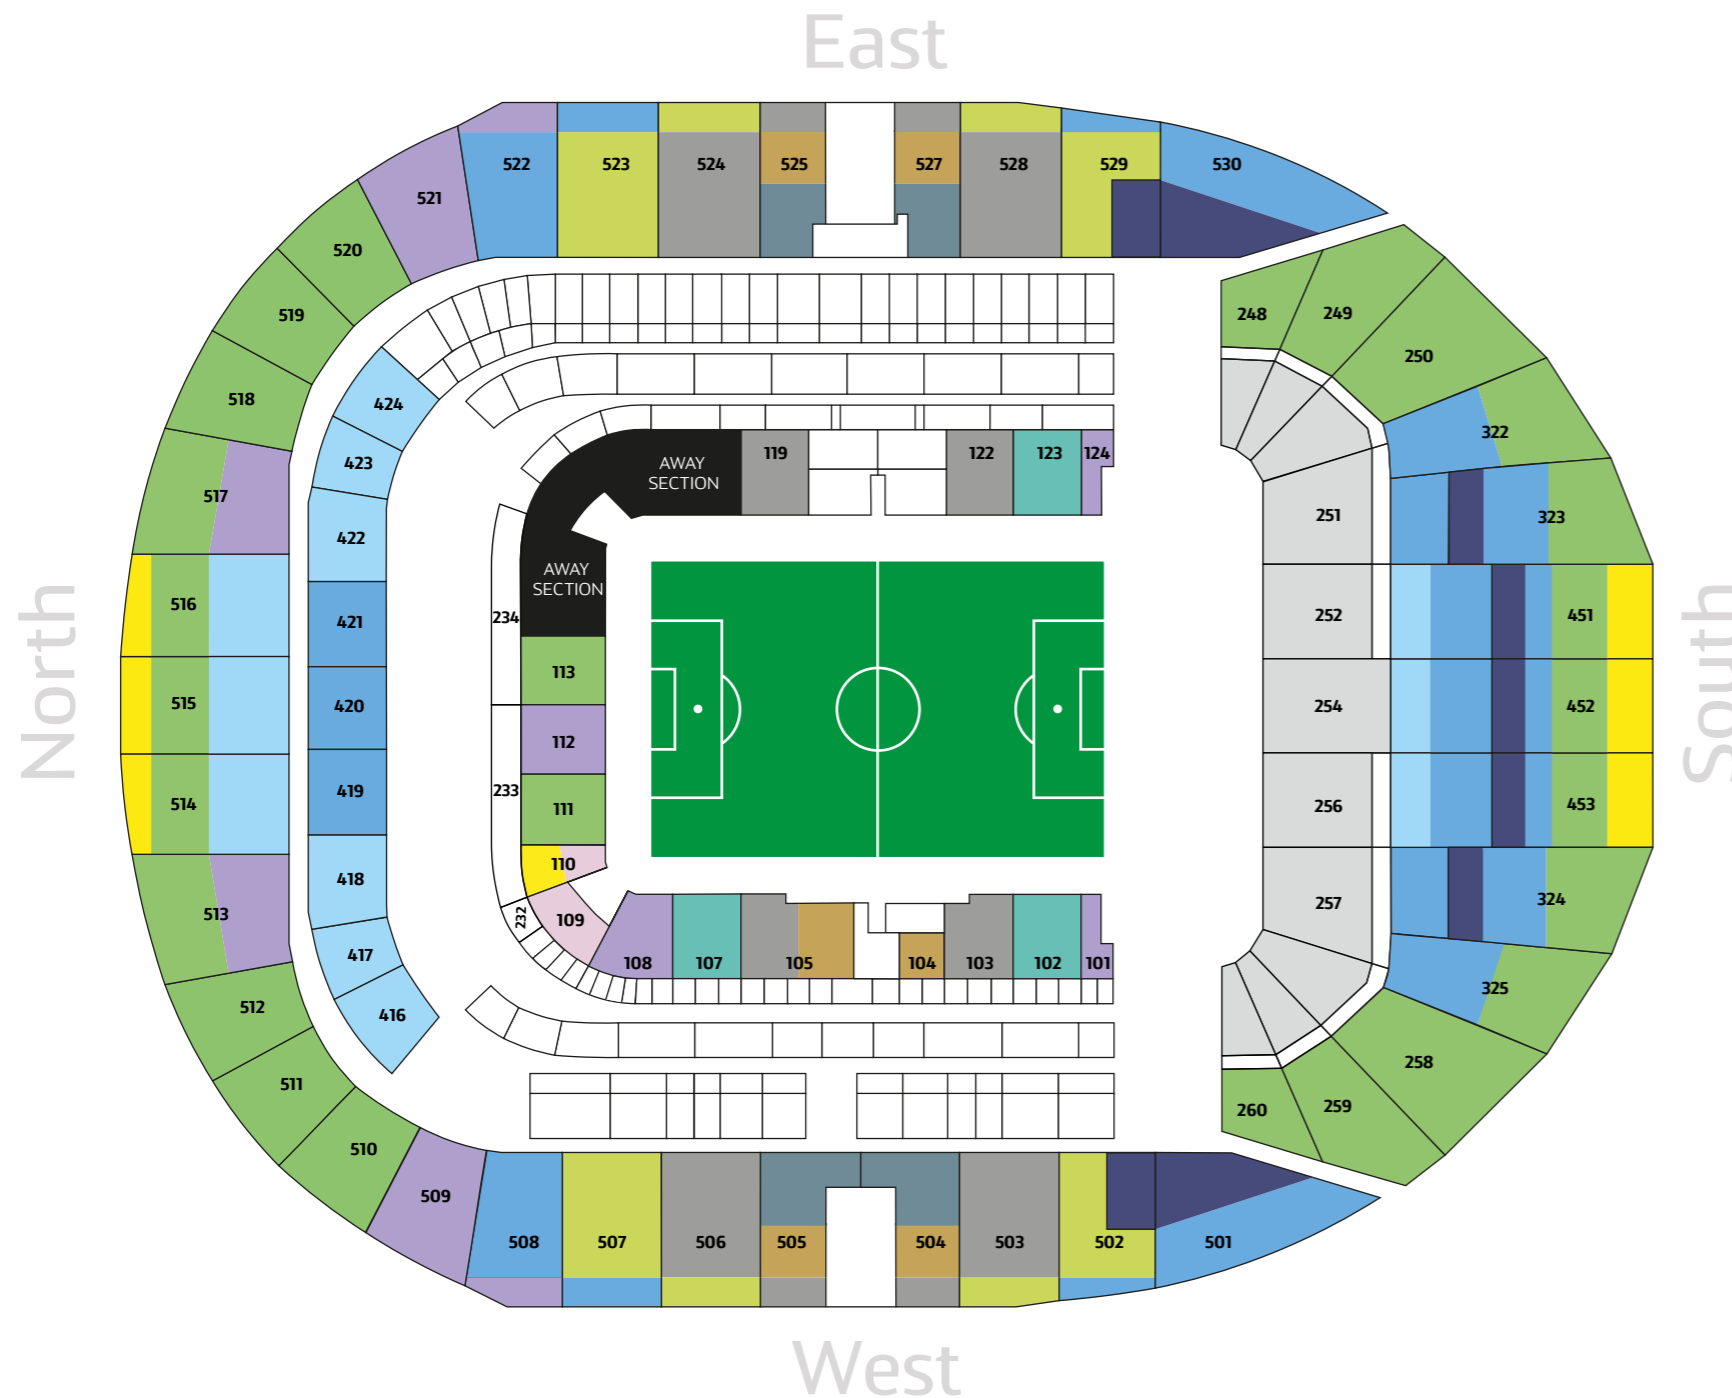

## Category B

Aston Villa, Brentford, Brighton & Hove Albion, Crystal Palace, Everton, Fulham, Nottingham Forest, West Ham United, Wolverhampton Wanderers

	Adult	Senior	Young Adult	Junior
109, 110	£48	£24	£36	£24
110, 451 - 453, 514 - 516	£53	£26.50	£40	£26.50
111, 113, 248 - 250, 258 - 260, 322 - 325 451 - 453, 510-520	£57	£28.50	£43	£28.50*
248 - 252, 254-260	£60	£30	£45	n/a
101, 108, 112, 124, 508, 509, 513, 517, 521, 522	£60	£30	£45	£30
252, 254, 256, 416 - 418, 422 - 424, 514 - 516	£64	£32	£48	£32
251, 252, 254, 256, 257, 322 - 325, 419 - 421, 451 - 453, 501, 502, 507, 508, 522, 523, 529, 530	£69	n/a	n/a	n/a
102, 107, 123	£71	n/a	n/a	n/a
502, 503, 506, 507, 523, 524, 528, 529	£79	n/a	n/a	n/a
103, 105, 119, 122, 503 - 506, 524, 525, 527, 528	£95	n/a	n/a	n/a
104, 105, 504, 505, 525, 527	£95	n/a	n/a	n/a
504, 505, 525, 527	<i>No Match Ticket Availability</i>			
323, 324, 451, 453, 501, 502, 529, 530	<i>No Match Ticket Availability</i>			

### Approved Safe Standing Areas

Blocks 248-260 Rows 1-29 and Blocks 323, 324, 451, 452 and 453 rows 71-82.

\*Please note that Junior concessions are not available in the Safe Standing area in our single-tier South Stand as this area is not deemed suitable for children.

### Family Area

The following blocks make up our Family Area: 109, 110, 416, 417, 510, 511, 512