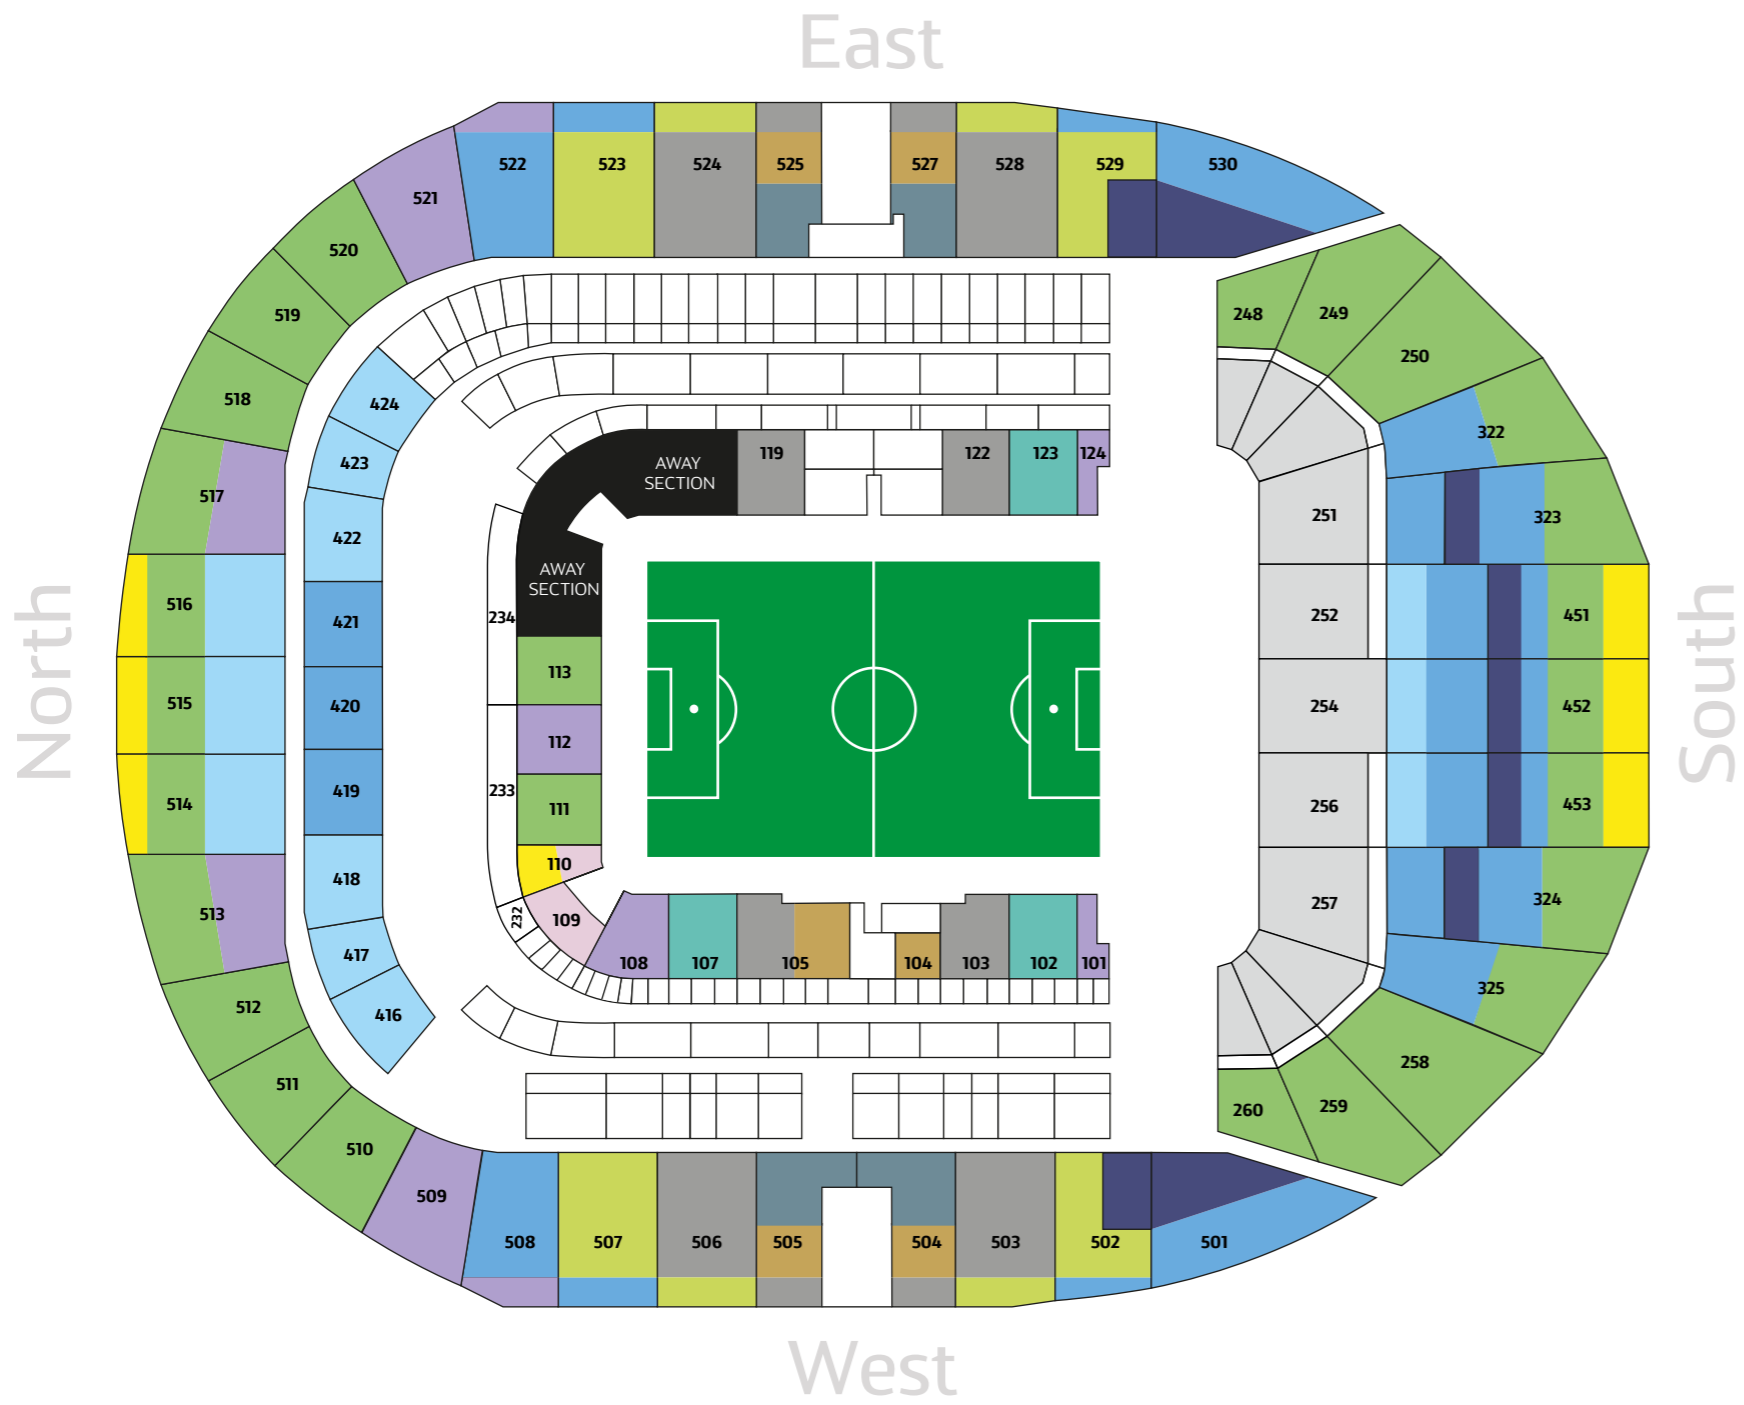

Tottenham Hotspur Stadium | 2023 / 2024 Match Ticket Prices

Category A

Arsenal, Chelsea, Liverpool, Manchester City, Manchester United, Newcastle United

	Adult	Senior	Young Adult	Junior
109, 110	£65	£32.50	£49	£32.50
110, 451 - 453, 514 - 516	£71	£35.50	£53.50	£35.50
111, 113, 248 - 250, 258 - 260, 322 - 325 451 - 453, 510-520	£75	£37.50	£56.50	£37.50*
248 - 252, 254-260	£78	£39	£58.50	n/a
101, 108, 112, 124, 508, 509, 513, 517, 521, 522	£78	£39	£58.50	£39
252, 254, 256, 416 - 418, 422 - 424, 514 - 516	£83	£41.50	£62.50	£41.50
251, 252, 254, 256, 257, 322 - 325, 419 - 421, 451 - 453, 501, 502, 507, 508, 522, 523, 529, 530	£88	n/a	n/a	n/a
102, 107, 123	£93	n/a	n/a	n/a
502, 503, 506, 507, 523, 524, 528, 529	£95	n/a	n/a	n/a
103, 105, 119, 122, 503 - 506, 524, 525, 527, 528	£103	n/a	n/a	n/a
104, 105, 504, 505, 525, 527	£103	n/a	n/a	n/a
504, 505, 525, 527	<i>No Match Ticket Availability</i>			
323, 324, 451, 453, 501, 502, 529, 530	<i>No Match Ticket Availability</i>			

Approved Safe Standing Areas
 Blocks 248-260 Rows 1-29 and Blocks 323, 324, 451, 452 and 453 rows 71-82.
 *Please note that Junior concessions are not available in the Safe Standing area in our single-tier South Stand as this area is not deemed suitable for children.

Family Area
 The following blocks make up our Family Area: 109, 110, 416, 417, 510, 511, 512